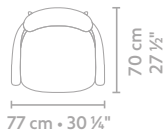

AFMETINGEN

armchair 77 x 70
metrage (m) 2,31

dining chair 60 x 59
1,32

dining chair (no arms) 50 x 59
1,32

kitchen stool 56 x 57
metrage (m) 1,32

kitchen stool (no arms) 48 x 57
1,32

bar stool 56 x 57
1,32

bar stool (no arms) 48 x 57
1,32